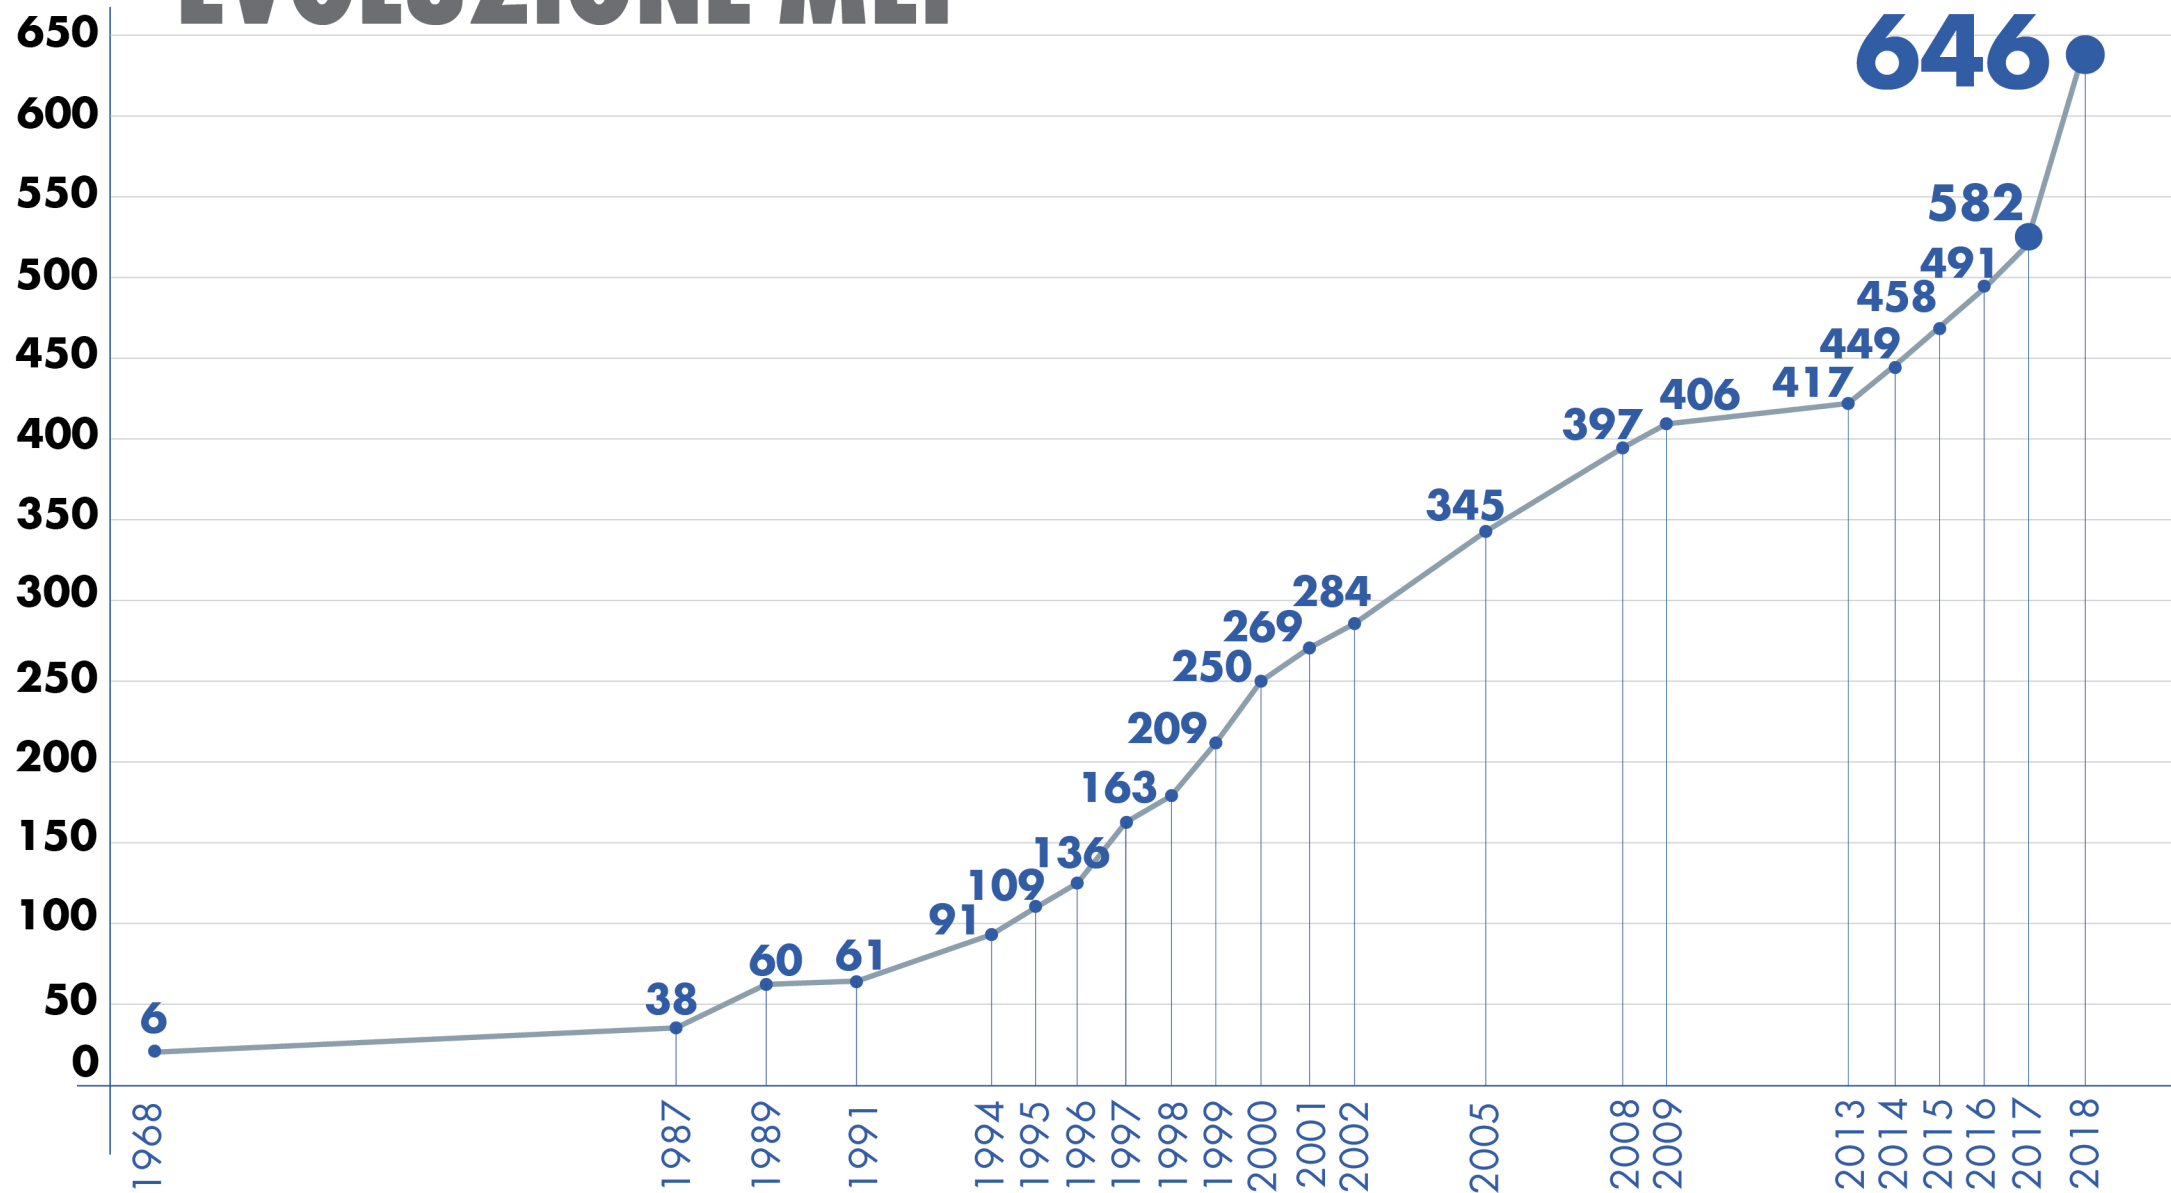

EVOLUZIONE MEF